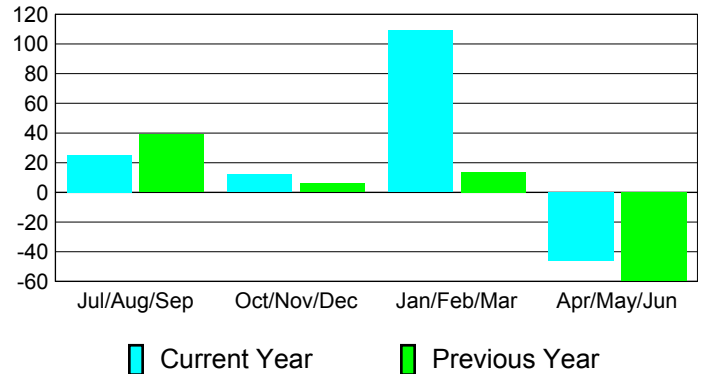

**Membership Results
2010-2011**

**Membership
2009-2010**

Month	Net Memb Goal	Actual New Memb	Actual Dropped Memb	Gain/Loss of Memb	Gain/Loss of Memb
Jul/Aug/Sep	70	93	-68	25	39
Oct/Nov/Dec	90	67	-55	12	6
Jan/Feb/Mar	60	158	-49	109	14
Apr/May/Jun	30	87	-133	-46	-60
Totals	250	405	-305	100	-1

Membership Results 2010-2011

Goal, New, Dropped, Gain/Loss

Comparison of Membership Gain/Loss

Current Year Compared to the Previous Year

Gender Comparison 2010-2011

Jul/Aug/Sep

Oct/Nov/Dec

Jan/Feb/Mar