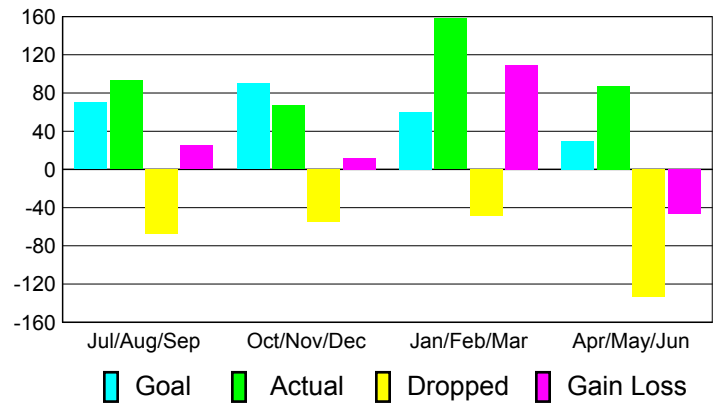

Membership Results 2010-2011

Goal, New, Dropped, Gain/Loss

Comparison of Membership Gain/Loss

Current Year Compared to the Previous Year